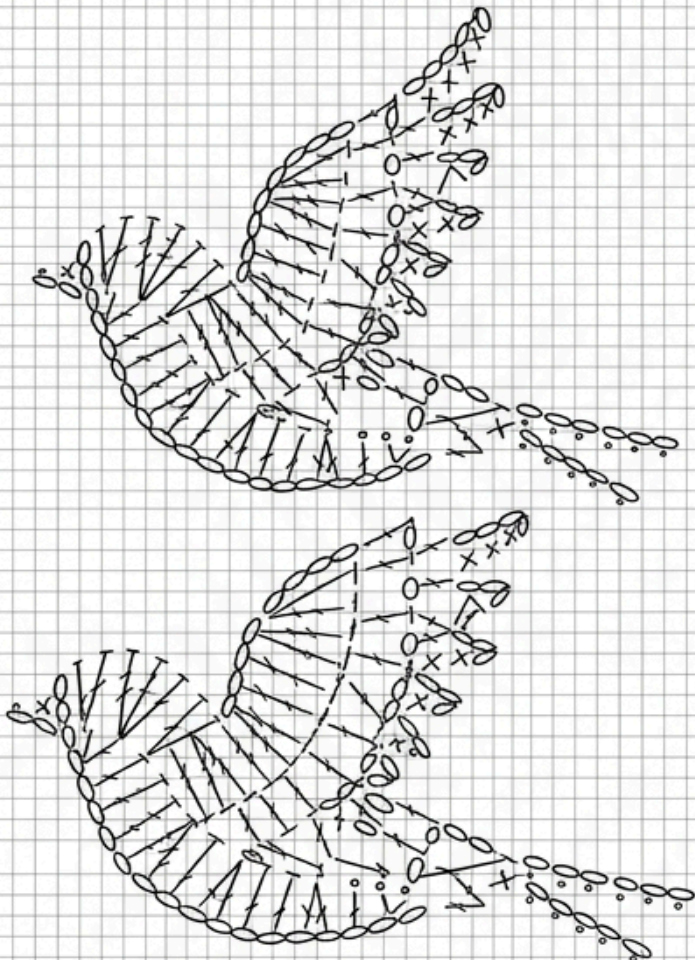

- <https://damviral.com/> SEE THE BEST PATTERNS

US Crochet Symbol Key damviral.com

- | | |
|-------------------------------|-------------------------|
| ○ = Magic Ring (MR) | ∩ = Double Crochet (sc) |
| ○ = Chain (ch) | ∩ = Double Crochet (dc) |
| × = Slip Stitch (sl st) | ∩ = 4-dc Cluster |
| × = Single Crochet (sc) | ○ = Picot |
| ∩ = Half Double Crochet (hdc) | × = Increase (inc) |
| ∩ = Double Crochet (dc) | ∩ = Decrease (dec) |