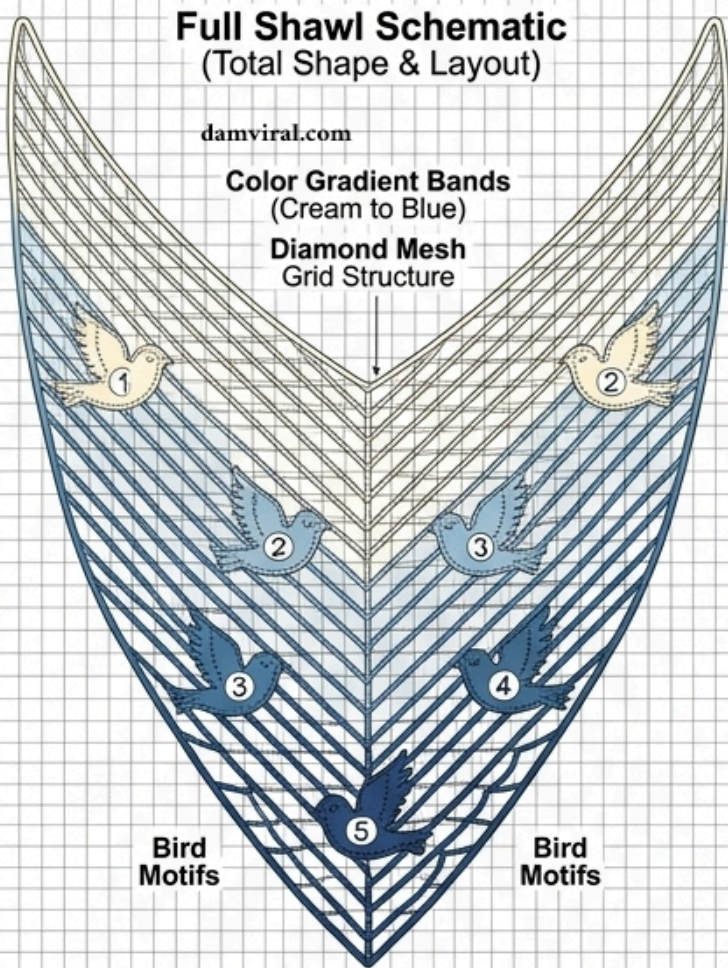

- <https://damviral.com/> SEE THE BEST PATTERNS

US Crochet Symbol Key damviral.com

- | | |
|-------------------------------|-------------------------|
| ○ = Magic Ring (MR) | ∩ = Double Crochet (sc) |
| ○ = Chain (ch) | ∩ = Double Crochet (dc) |
| × = Slip Stitch (sl st) | ∩ = 4-dc Cluster |
| × = Single Crochet (sc) | ○ = Picot |
| ∩ = Half Double Crochet (hdc) | × = Increase (inc) |
| ∩ = Double Crochet (dc) | ∩ = Decrease (dec) |