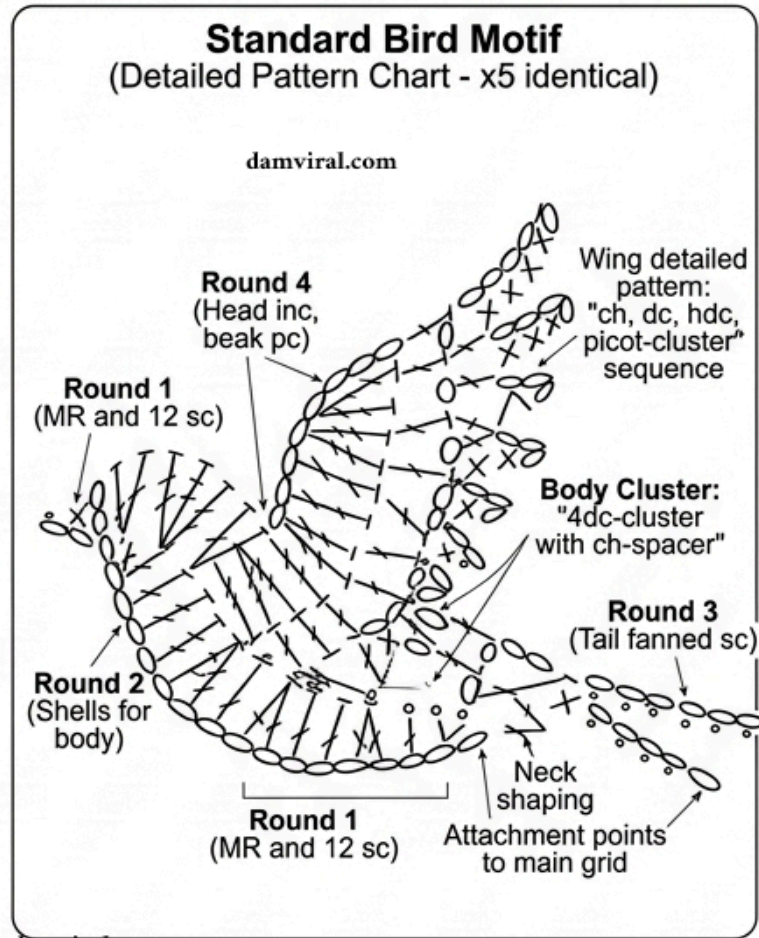

- <https://damviral.com/> SEE THE BEST PATTERNS

US Crochet Symbol Key damviral.com

- | | |
|-------------------------------|-------------------------|
| ○ = Magic Ring (MR) | ∩ = Double Crochet (sc) |
| ○ = Chain (ch) | ∩ = Double Crochet (dc) |
| × = Slip Stitch (sl st) | ∩ = 4-dc Cluster |
| × = Single Crochet (sc) | ○ = Picot |
| ∩ = Half Double Crochet (hdc) | × = Increase (inc) |
| ∩ = Double Crochet (dc) | ∩ = Decrease (dec) |