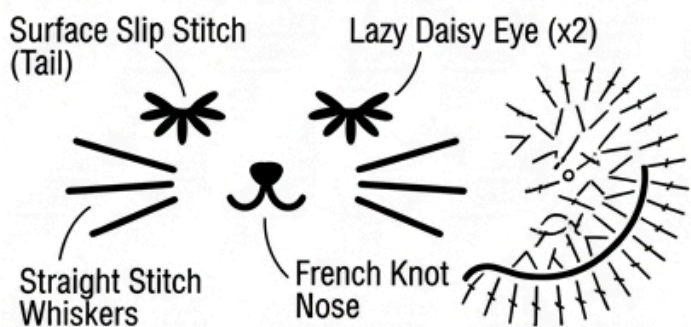

CAT APPLIQUÉ

FULL UNROLLED STITCH DIAGRAM

(US NOTATION)

DETAILED MOTIF EXPLOSIONS

EMBROIDERY & FINISHING

STITCH KEY & LEGEND

⊙	Magic Ring	Sl st	Slip Stitch
○	Chain	Inc.	Increase
x	Single Crochet	Dec.	Invisible Decrease
∩	Half Double Crochet	↪	Crab Stitch (Reverse Sc)
⌈	Double Crochet	⌋	Sl st
⌋	Treble Crochet		Joining Point