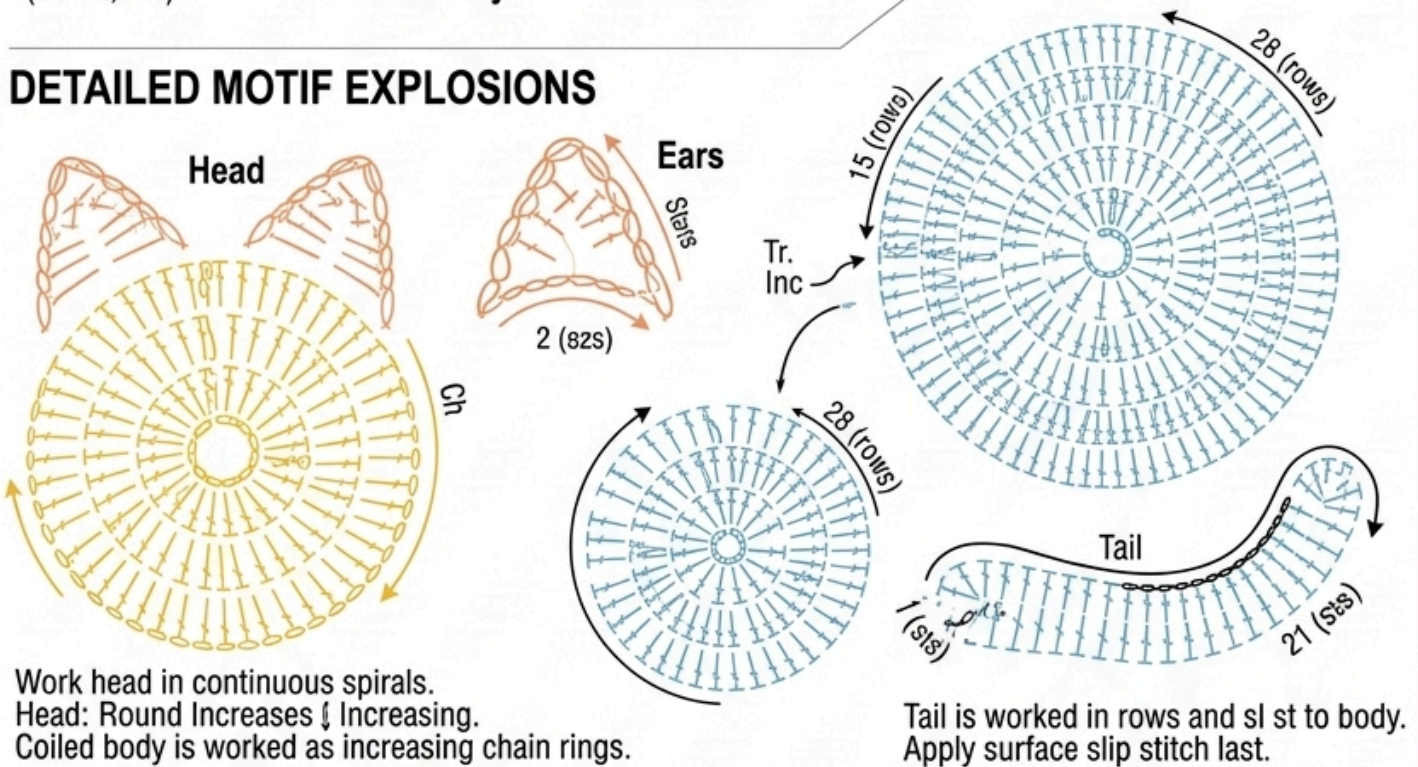

CAT APPLIQUÉ

FULL UNROLLED STITCH DIAGRAM

(US NOTATION)

DETAILED MOTIF EXPLOSIONS

EMBROIDERY & FINISHING

STITCH KEY & LEGEND

⊙	Magic Ring	Sl st	Slip Stitch
○	Chain	Inc.	Increase
x	Single Crochet	Dec.	Invisible Decrease
∩	Half Double Crochet	↪	Crab Stitch (Reverse Sc)
⌈	Double Crochet	⌋	Sl st
⌋	Treble Crochet		Joining Point