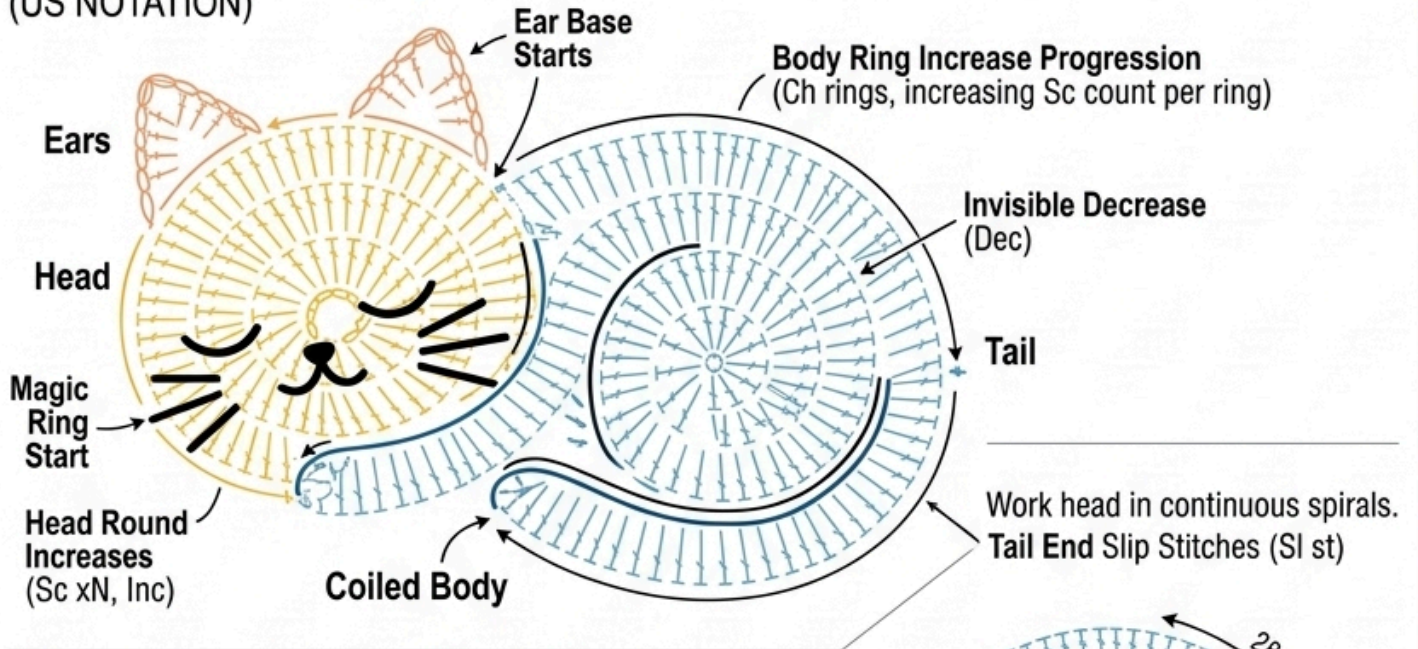

CAT APPLIQUÉ

FULL UNROLLED STITCH DIAGRAM

(US NOTATION)

DETAILED MOTIF EXPLOSIONS

EMBROIDERY & FINISHING

STITCH KEY & LEGEND

⊙	Magic Ring	Sl st	Slip Stitch
○	Chain	Inc.	Increase
x	Single Crochet	Dec.	Invisible Decrease
∩	Half Double Crochet	↪	Crab Stitch (Reverse Sc)
⌈	Double Crochet	⌋	Sl st
⌋	Treble Crochet		Joining Point